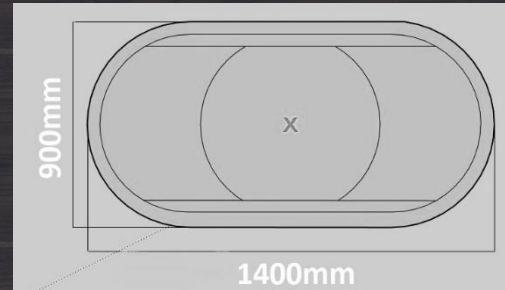

WOODEN OFURO MODEL

Completely wooden, no artificial liner –
an authentic experience guaranteed!

*Assembly kit measurements: 1.20x0.80x1.20m

MEASUREMENTS

Height: 1000mm ; Wood thickness: 40mm

HEATER

External
wood-
burning