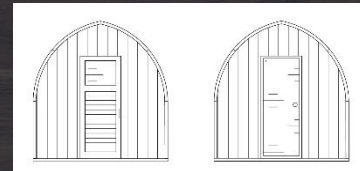

WOOD TYPE

Spruce Larch Thermowood

ROOF COLOUR

Green Black Brown

HEATER

WINDOW

Double window Half panoramic Full panoramic (for SL heaters) Full panoramic

BASE MEASUREMENTS

INTERIOR LAYOUT

1000mm dressing room

1500mm dressing room

1000mm terrace

DOOR TYPE

Wooden + window Full glass

MB Timberin

Archyvo g. 50, 50156 Kaunas, Lithuania

Company code: 302942267

VAT: LT100007531114

+370 61913266 / +447596195196

albert@timberin.com / albertas@timberin.com

IGLOO sauna 4000mm

Traditional shape with a sloped roof, designed with mountainous and snowy areas in mind

LENGTH: 4000mm WIDTH: 2350mm
 HEIGHT: 2400mm WEIGHT: ~2000kg

*Assembly kit measurements: 4x1.2x2.5

Starting price INCLUDES:

- Sauna benches
- Oiling (when delivered assembled)
- Heater (Harvia M3 + chimney or Harvia Vega;)
- Sauna stones
- Double window
- Ventilation