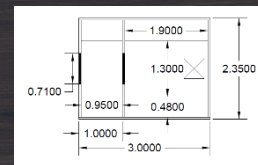

INTERIOR LAYOUT

1000mm dressing room