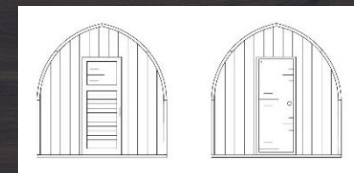

LENGTH: 4000mm WIDTH: 2350mm
 HEIGHT: 2400mm WEIGHT: ~2000kg

*Assembly kit measurements: 4x1.2x2.5

Starting price INCLUDES:

- Sauna benches
- Oiling (when delivered assembled)
- Heater (Harvia M3 + chimney or Harvia Vega;)
- Sauna stones
- Double window
- Ventilation

1500mm dressing room

1000mm terrace

1000mm terrace +
1000mm dressing room

1000mm dressing room

BASE MEASUREMENTS

DOOR TYPE

Wooden + window Full glass

MB Timberin

LENGTH: 5000mm WIDTH: 2350mm
 HEIGHT: 2400mm WEIGHT: ~2500kg

*Assembly kit measurements: 5x1.2x2.5

Starting price INCLUDES:

- Sauna benches
- Oiling (when delivered assembled)
- Heater (Harvia M3 + chimney or Harvia Vega;)
- Sauna stones
- Double window
- Ventilation