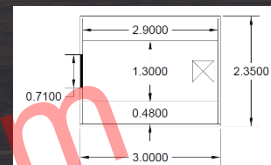

INTERIOR LAYOUT

1000mm dressing room