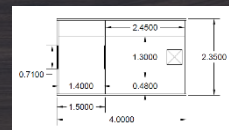

LENGTH: 4000mm WIDTH: 2350mm
 HEIGHT: 2400mm WEIGHT: ~2000kg

*Assembly kit measurements: 4x1.2x2.5

Starting price INCLUDES:

- Sauna benches
- Oiling (when delivered assembled)
- Heater (Harvia M3 + chimney or Harvia Vega;)
- Sauna stones
- Double window
- Ventilation

1500mm dressing room

1000mm terrace

1000mm terrace +
1000mm dressing room

1000mm dressing room

BASE MEASUREMENTS

DOOR TYPE

Wooden + window Full glass

MB Timberin

LENGTH: 5000mm WIDTH: 2350mm
 HEIGHT: 2400mm WEIGHT: ~2500kg

*Assembly kit measurements: 5x1.2x2.5

Starting price INCLUDES:

- Sauna benches
- Oiling (when delivered assembled)
- Heater (Harvia M3 + chimney or Harvia Vega;)
- Sauna stones
- Double window
- Ventilation