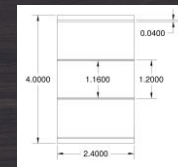

LENGTH: 4000mm WIDTH: 2350mm
 HEIGHT: 2400mm WEIGHT: ~2000kg

*Assembly kit measurements: 4x1.2x2.5

Starting price INCLUDES:

- Sauna benches
- Oiling (when delivered assembled)
- Heater (Harvia M3 + chimney or Harvia Vega;)
- Sauna stones
- Double window
- Ventilation

1500mm dressing room

1000mm terrace

1000mm terrace +
1000mm dressing room

1000mm dressing room

BASE MEASUREMENTS

DOOR TYPE

Wooden + window Full glass

MB Timberin

LENGTH: 5000mm WIDTH: 2350mm
 HEIGHT: 2400mm WEIGHT: ~2500kg

*Assembly kit measurements: 5x1.2x2.5

Starting price INCLUDES:

- Sauna benches
- Oiling (when delivered assembled)
- Heater (Harvia M3 + chimney or Harvia Vega;)
- Sauna stones
- Double window
- Ventilation