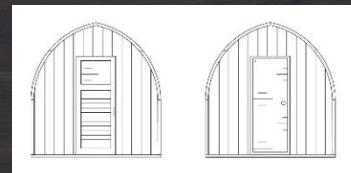

LENGTH: 5000mm WIDTH: 2350mm
 HEIGHT: 2400mm WEIGHT: ~2500kg

*Assembly kit measurements: 5x1.2x2.5

Starting price INCLUDES:

- Sauna benches
- Oiling (when delivered assembled)
- Heater (Harvia M3 + chimney or Harvia Vega;)
- Sauna stones
- Double window
- Ventilation

WOOD TYPE

Spruce Larch Thermowood

ROOF COLOUR

Green Black Brown

HEATER

WINDOW

Double window Half panoramic Full panoramic (for SL heaters) Full panoramic

INTERIOR LAYOUT

1000mm terrace 1000mm terrace + 1000mm dressing
 1000mm dressing room 1000mm terrace + 1500mm dressing

BASE MEASUREMENTS

DOOR TYPE

Wooden + window Full glass

MB Timberin

Archyvo g. 50, 50156 Kaunas, Lithuania