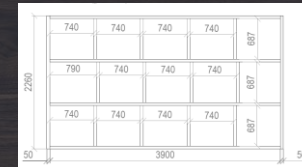

LENGTH: 4000mm WIDTH: 2350mm
 HEIGHT: 2400mm WEIGHT: ~2000kg

*Assembly kit measurements: 4x1.2x2.5

Starting price INCLUDES:

- Sauna benches
- Oiling (when delivered assembled)
- Heater (Harvia M3 + chimney or Harvia Vega;)
- Sauna stones
- Double window
- Ventilation

1500mm dressing room

1000mm terrace

1000mm terrace +
1000mm dressing room

1000mm dressing room

BASE MEASUREMENTS

DOOR TYPE

Wooden + window Full glass

MB Timberin

LENGTH: 5000mm WIDTH: 2350mm
 HEIGHT: 2400mm WEIGHT: ~2500kg

*Assembly kit measurements: 5x1.2x2.5

Starting price INCLUDES:

- Sauna benches
- Oiling (when delivered assembled)
- Heater (Harvia M3 + chimney or Harvia Vega;)
- Sauna stones
- Double window
- Ventilation