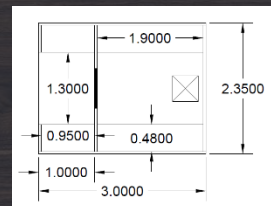

1000mm terrace