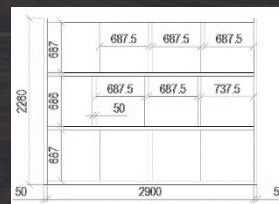

IGLOO sauna 2000mm

Traditional shape with a sloped roof, designed with mountainous and snowy areas in mind

LENGTH: 2000mm WIDTH: 2350mm
 HEIGHT: 2400mm WEIGHT: ~1000kg

*Assembly kit measurements: 2x1.2x2.5

LENGTH: 3000mm WIDTH: 2350mm
 HEIGHT: 2400mm WEIGHT: ~1500kg

*Assembly kit measurements: 3x1.2x2.5

Starting price INCLUDES:

- Sauna benches
- Oiling (when delivered assembled)
- Heater (Harvia M3 + chimney or Harvia Vega)
- Sauna stones
- Double window
- Ventilation

INTERIOR LAYOUT

1000mm dressing room

1500mm dressing room

1000mm terrace

DOOR TYPE

Wooden + window Full glass

MB Timberin

Archyvo g. 50, 50156 Kaunas, Lithuania

LENGTH: 4000mm WIDTH: 2350mm
 HEIGHT: 2400mm WEIGHT: ~2000kg

*Assembly kit measurements: 4x1.2x2.5

Starting price INCLUDES:

- Sauna benches
- Oiling (when delivered assembled)
- Heater (Harvia M3 + chimney or Harvia Vega;)
- Sauna stones
- Double window
- Ventilation