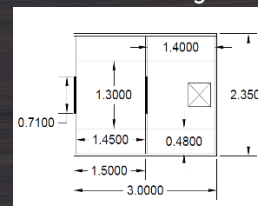

1500mm dressing room