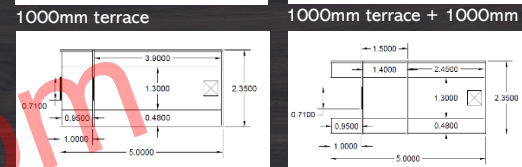

LENGTH: 5000mm WIDTH: 2350mm
 HEIGHT: 2400mm WEIGHT: ~2500kg

*Assembly kit measurements: 5x1.2x2.5

Starting price INCLUDES:

- Sauna benches
- Oiling (when delivered assembled)
- Heater (Harvia M3 + chimney or Harvia Vega;)
- Sauna stones
- Double window
- Ventilation

1000mm terrace 1000mm terrace + 1000mm dressing
 1000mm dressing room 1000mm terrace + 1500mm dressing

BASE MEASUREMENTS

DOOR TYPE

Wooden + window Full glass

MB Timberin

Archyvo g. 50, 50156 Kaunas, Lithuania