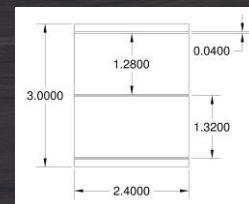

BASE MEASUREMENTS