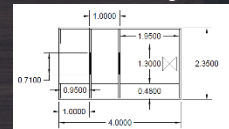

1000mm terrace +
1000mm dressing room