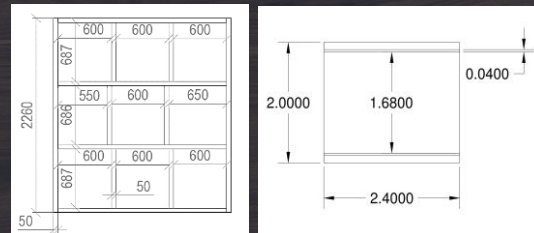

IGLOO sauna 2000mm

Traditional shape with a sloped roof, designed with mountainous and snowy areas in mind

LENGTH: 2000mm WIDTH: 2350mm
 HEIGHT: 2400mm WEIGHT: ~1000kg

*Assembly kit measurements: 2x1.2x2.5

HEATER

WINDOW

Double window Half panoramic Full panoramic
 (for SL heaters) Full panoramic

BASE MEASUREMENTS

INTERIOR LAYOUT

DOOR TYPE

Wooden + window Full glass

MB Timberin

LENGTH: 3000mm WIDTH: 2350mm
 HEIGHT: 2400mm WEIGHT: ~1500kg

*Assembly kit measurements: 3x1.2x2.5

Starting price INCLUDES:

- Sauna benches
- Oiling (when delivered assembled)
- Heater (Harvia M3 + chimney or Harvia Vega)
- Sauna stones
- Double window
- Ventilation