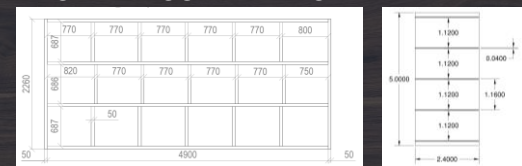

LENGTH: 5000mm WIDTH: 2350mm
 HEIGHT: 2400mm WEIGHT: ~2500kg

*Assembly kit measurements: 5x1.2x2.5

Starting price INCLUDES:

- Sauna benches
- Oiling (when delivered assembled)
- Heater (Harvia M3 + chimney or Harvia Vega;)
- Sauna stones
- Double window
- Ventilation

1000mm terrace 1000mm terrace + 1000mm dressing
 1000mm dressing room 1000mm terrace + 1500mm dressing

BASE MEASUREMENTS

DOOR TYPE

Wooden + window Full glass

MB Timberin

Archyvo g. 50, 50156 Kaunas, Lithuania