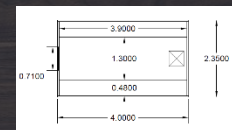

INTERIOR LAYOUT

1500mm dressing room