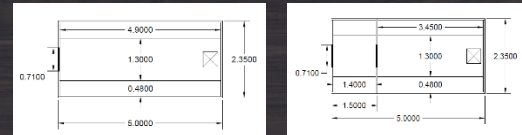

INTERIOR LAYOUT

1000mm terrace   1000mm terrace + 1000mm dressing
1000mm dressing room   1000mm terrace + 1500mm dressing