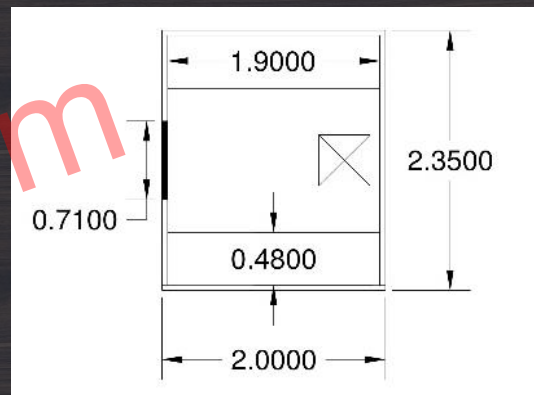

IGLOO sauna 2000mm

Traditional shape with a sloped roof, designed with mountainous and snowy areas in mind

LENGTH: 2000mm WIDTH: 2350mm
 HEIGHT: 2400mm WEIGHT: ~1000kg

*Assembly kit measurements: 2x1.2x2.5

HEATER

WINDOW

Double window Half panoramic Full panoramic
 (for SL heaters) Full panoramic

BASE MEASUREMENTS

INTERIOR LAYOUT

DOOR TYPE

Wooden + window Full glass

MB Timberin

LENGTH: 3000mm WIDTH: 2350mm
 HEIGHT: 2400mm WEIGHT: ~1500kg

*Assembly kit measurements: 3x1.2x2.5

Starting price INCLUDES:

- Sauna benches
- Oiling (when delivered assembled)
- Heater (Harvia M3 + chimney or Harvia Vega)
- Sauna stones
- Double window
- Ventilation

LENGTH: 4000mm WIDTH: 2350mm
 HEIGHT: 2400mm WEIGHT: ~2000kg

*Assembly kit measurements: 4x1.2x2.5

Starting price INCLUDES:

- Sauna benches
- Oiling (when delivered assembled)
- Heater (Harvia M3 + chimney or Harvia Vega;)
- Sauna stones
- Double window
- Ventilation