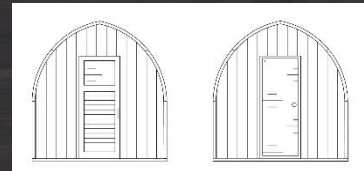

IGLOO sauna 2000mm

Traditional shape with a sloped roof, designed with mountainous and snowy areas in mind

LENGTH: 2000mm WIDTH: 2350mm
 HEIGHT: 2400mm WEIGHT: ~1000kg

*Assembly kit measurements: 2x1.2x2.5

Starting price INCLUDES:

- Sauna benches
- Oiling (when delivered assembled)
- Heater (Harvia M3 or Harvia Vega;)
- Sauna stones
- Double window

WOOD TYPE

Spruce Larch Thermowood

ROOF COLOUR

Green Black Brown

HEATER

WINDOW

Double window Half panoramic Full panoramic
 (for SL heaters) Full panoramic

BASE MEASUREMENTS

INTERIOR LAYOUT

DOOR TYPE

Wooden + window Full glass

MB Timberin

LENGTH: 3000mm WIDTH: 2350mm
 HEIGHT: 2400mm WEIGHT: ~1500kg

*Assembly kit measurements: 3x1.2x2.5

Starting price INCLUDES:

- Sauna benches
- Oiling (when delivered assembled)
- Heater (Harvia M3 + chimney or Harvia Vega)
- Sauna stones
- Double window
- Ventilation