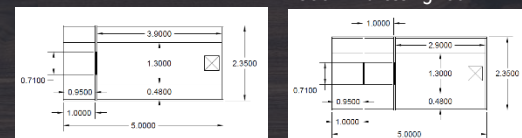

LENGTH: 5000mm WIDTH: 2350mm
 HEIGHT: 2400mm WEIGHT: ~2500kg

*Assembly kit measurements: 5x1.2x2.5

Starting price INCLUDES:

- Sauna benches
- Oiling (when delivered assembled)
- Heater (Harvia M3 + chimney or Harvia Vega;)
- Sauna stones
- Double window
- Ventilation

1000mm terrace 1000mm terrace + 1000mm dressing
 1000mm dressing room 1000mm terrace + 1500mm dressing

BASE MEASUREMENTS

DOOR TYPE

Wooden + window Full glass

MB Timberin

Archyvo g. 50, 50156 Kaunas, Lithuania