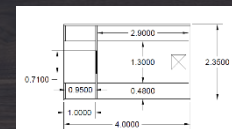

1000mm terrace